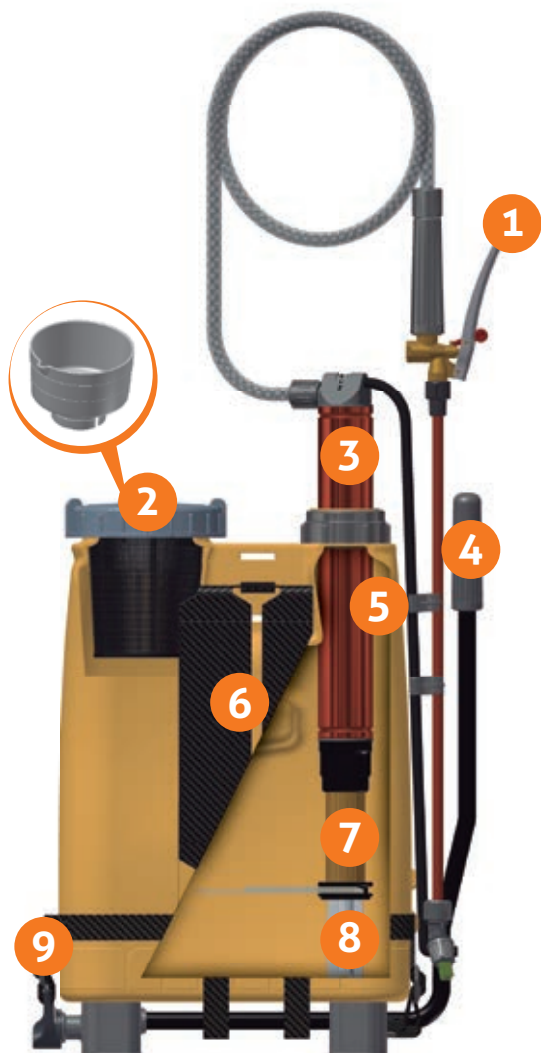

# KNAPSACK SPRAYER 12L **PRO**

- 1** Robust and durable discharge valve: with a brass body and stainless steel trigger and safety lock.
- 2** Dosing cup (100 ml) attached to filler cap, to facilitate dosing of chemicals by the operator.
- 3** Pump highly resistant to chemicals.
- 4** "L" lever arm, for ease of assembly and maintenance.
- 5** 12 Litre Tank with ergonomic design: ideal comfort perfect for everyday use.
- 6** Padded harness straps with 3 position options depending on the height of the operator: A further distinguishing factor for general user comfort.
- 7** Innovative pressurizing system with sealing rings: easier operation, lower maintenance and wear.
- 8** Connecting rod with pressure relief valve for reducing wastage - in compliance with FAO specifications.
- 9** Strap coupling with quick release system, ensuring greater safety and convenience.

## TECHNICAL SPECIFICATIONS

Tank capacity.....	12L (3,17 galls.)
Empty weight.....	4,2 kg (9,26 pounds)
Pump in copper and brass.....	piston type
Maximum working pressure*.....	5 bar (72,5 psi)
Individual packing box.....	485 x 180 x 660 mm (19,1" x 7,1" x 21,8")