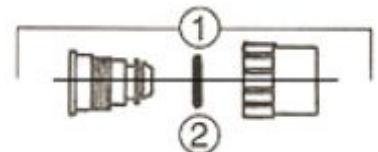

ADJUSTABLE TIP

PART LIST

Item	Description	Code
01	Adjustable tip	9717
02	O-ring	1455

ATTENTION

- Take great care when using agrochemicals:
- Wear overalls, safety vest, boots, hat, gloves, respirator and goggles.
- Wash overalls at the end of each day's work.
- Don't spray upwind or on windy days.
- Closing follow the instructions of both Guarany and the agrochemical manufacturer.
- Wash the machine thoroughly before making repairs.
- In case of eventual doubts, contact our Department of Technical Assistance.
- DO NOT APPLY AGROCHEMICALS IN EXCESS