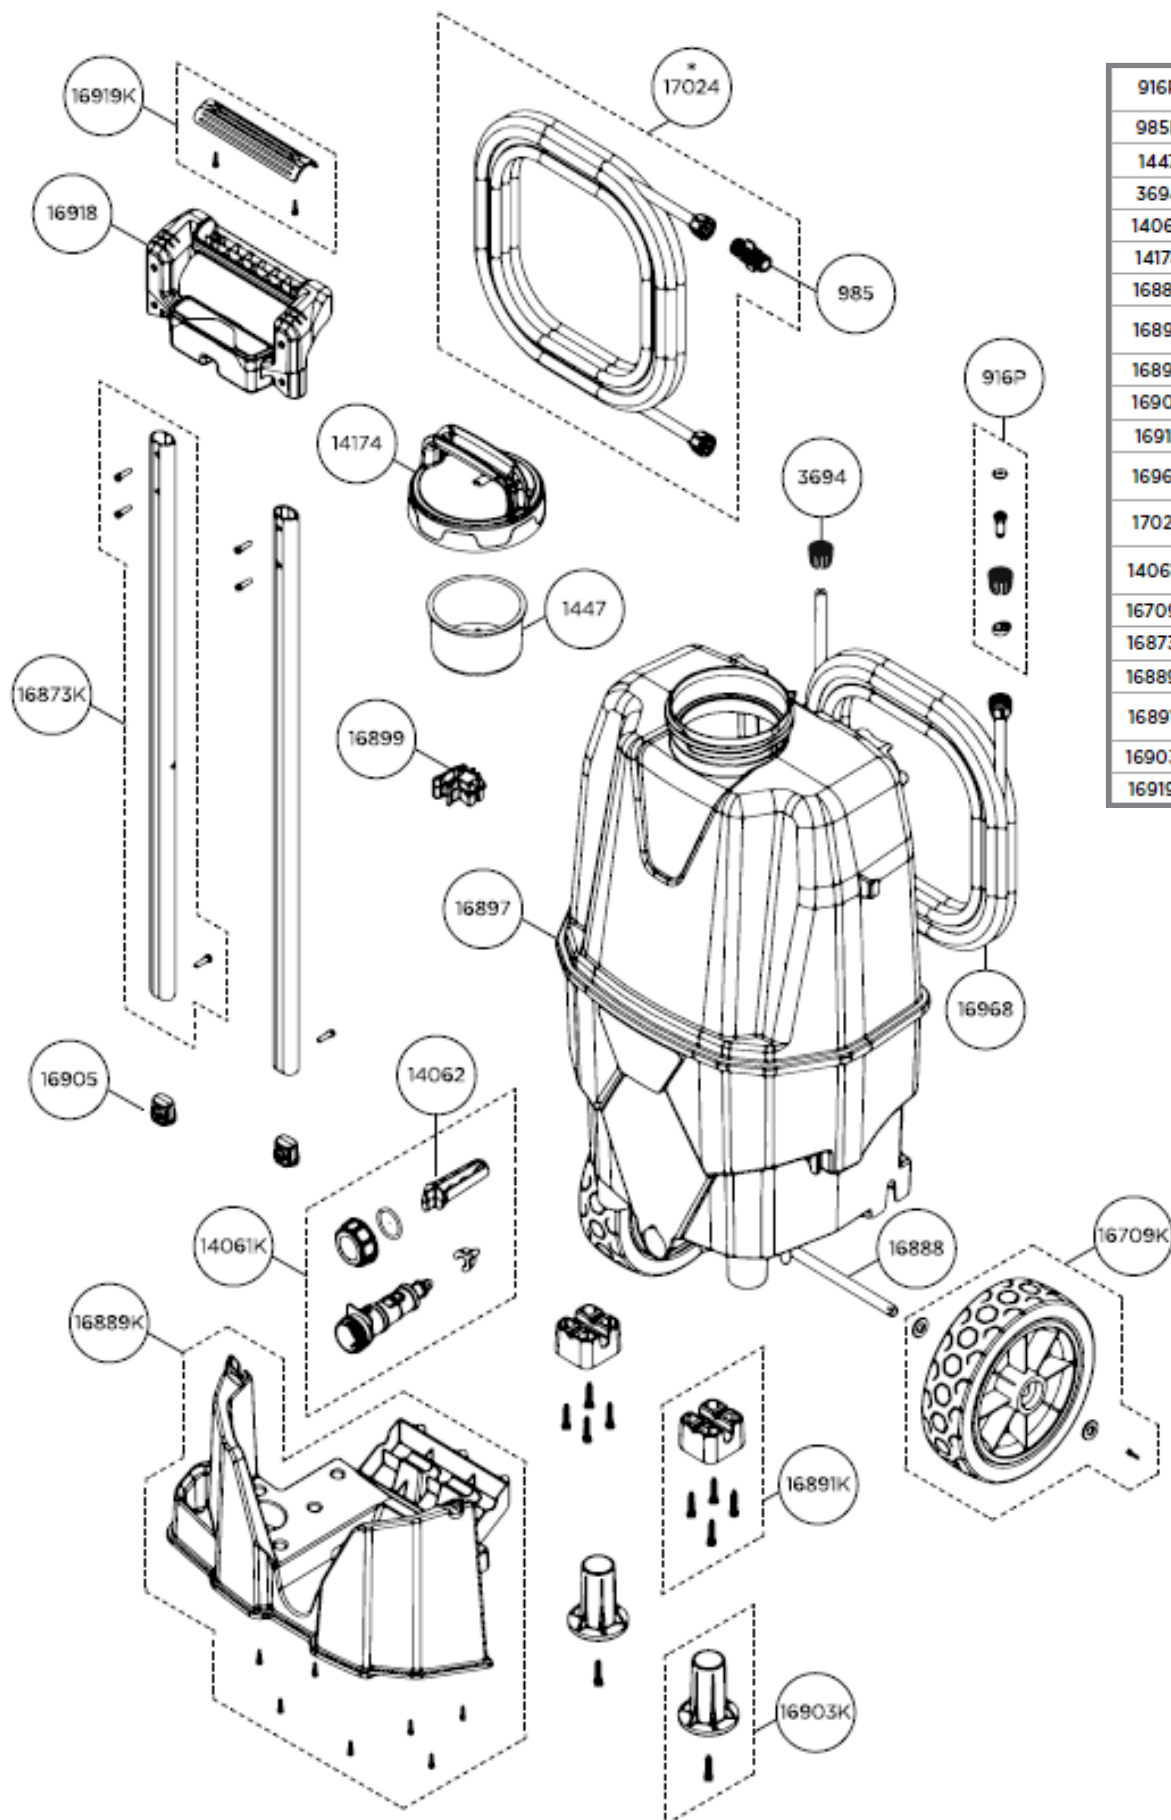

Pulmic 35

916P	Complete hose connector
985P	Splicing connector 10-10
1447	Filling filter
3694	Hose nut
14062	Suction filter
14174	Cap
16888	Wheel axis
16897	Tank with red front
16899	Lance holder
16905	Pole top
16918	Handle
16968	6 m complete reinforced hose
17024	10 m hose kit
14061K	Filter set
16709K	Wheel set
16873K	Alluminium pole kit
16889K	Red base kit
16891K	Wheel axis clamp kit
16903K	Support block kit
16919K	Handle trim set

THE
PROFESSIONAL SPRAYERS
PEOPLE

Pulmic 35

824P	Elbow with o-ring
971P	Cone ø10
1300P	Grip shaft with gaskets
1372	Complete grip
1383	Lever lock
1453P	Handle filter
1765P	NBR 18x2,5 O-ring
1782P	NBR 7,5x3,53 O-ring
1788P	NBR 9,13x2,62 O-ring
1965	Handle lever
2259P	Handle spring
2319P	Lever pin
2805P	Handgrip racord
3167P	Grip top
3648P	Conical nut
8740	Elbow with red adjustable nozzle
13943	Lithium battery 18 V 2600 mAh
13980	21 V 1 Ah charger
14155	Control unit
14626	Pump head
15292	Red adjustable nozzle
15293	Elbow with red adjustable nozzle
16687	52x10 mm compression spring
16890	Left handle lock
16904	Battery cover
16920	Right handle lock
16930	Steel nozzle 0° set
16967	hose retainer
17116	8x14 mm reinforced hose kit
17117	Battery slot kit
13730K	12 V membrane pump kit
16893K	Control box kit
16895K	Battery cover locker kit
16896K	Battery cover trim kit
16902K	Hose holder kit
17066K	Battery cover clamp kit