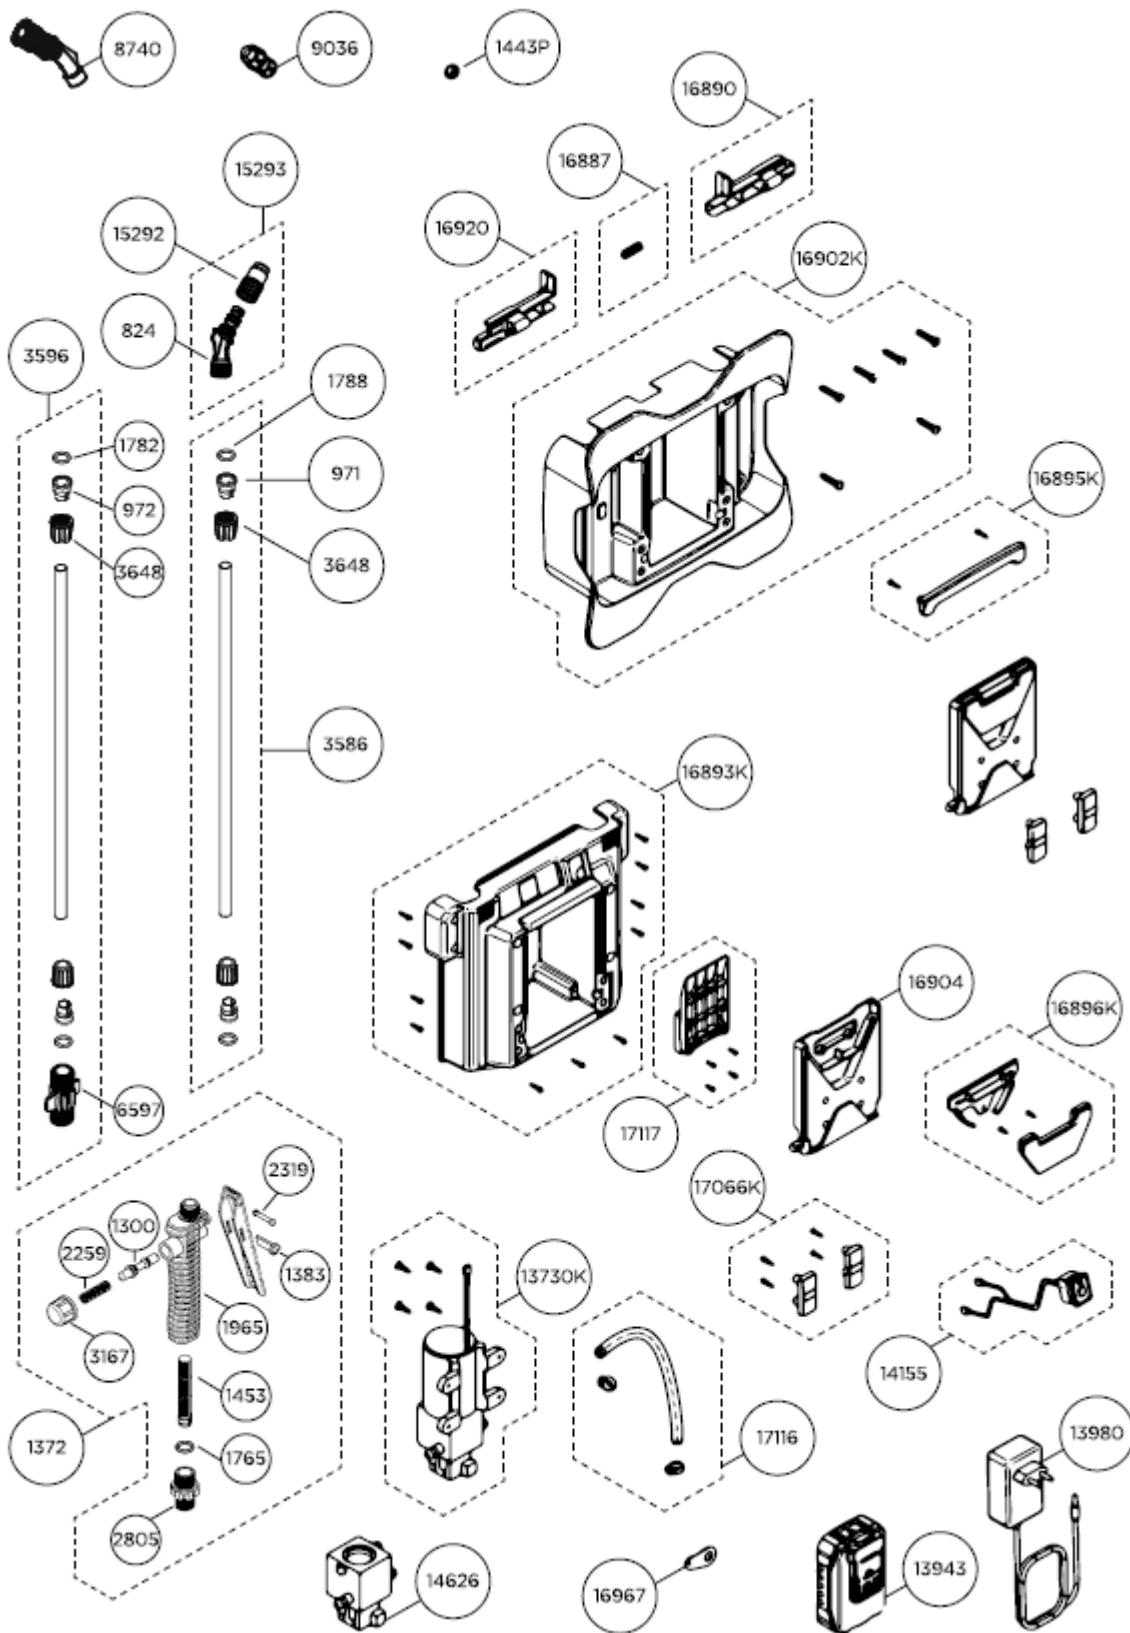

Pulmic 35

916P	Complete hose connector
985P	Splicing connector 10-10
1447	Filling filter
3694	Hose nut
14062	Suction filter
14174	Cap
16888	Wheel axis
16897	Tank with red front
16899	Lance holder
16905	Pole top
16918	Handle
16968	6 m complete reinforced hose
17024	10 m hose kit
14061K	Filter set
16709K	Wheel set
16873K	Alluminium pole kit
16889K	Red base kit
16891K	Wheel axis clamp kit
16903K	Support block kit
16919K	Handle trim set

THE
PROFESSIONAL SPRAYERS
PEOPLE

Pulmic 35

824P	Elbow with o-ring
971P	Cone ø10
1300P	Grip shaft with gaskets
1372	Complete grip
1383	Lever lock
1453P	Handle filter
1765P	NBR 18x2,5 O-ring
1782P	NBR 7,5x3,53 O-ring
1788P	NBR 9,13x2,62 O-ring
1965	Handle lever
2259P	Handle spring
2319P	Lever pin
2805P	Handgrip racord
3167P	Grip top
3648P	Conical nut
8740	Elbow with red adjustable nozzle
13943	Lithium battery 18 V 2600 mAh
13980	21 V 1 Ah charger
14155	Control unit
14626	Pump head
15292	Red adjustable nozzle
15293	Elbow with red adjustable nozzle
16687	52x10 mm compression spring
16890	Left handle lock
16904	Battery cover
16920	Right handle lock
16930	Steel nozzle 0° set
16967	hose retainer
17116	8x14 mm reinforced hose kit
17117	Battery slot kit
13730K	12 V membrane pump kit
16893K	Control box kit
16895K	Battery cover locker kit
16896K	Battery cover trim kit
16902K	Hose holder kit
17066K	Battery cover clamp kit